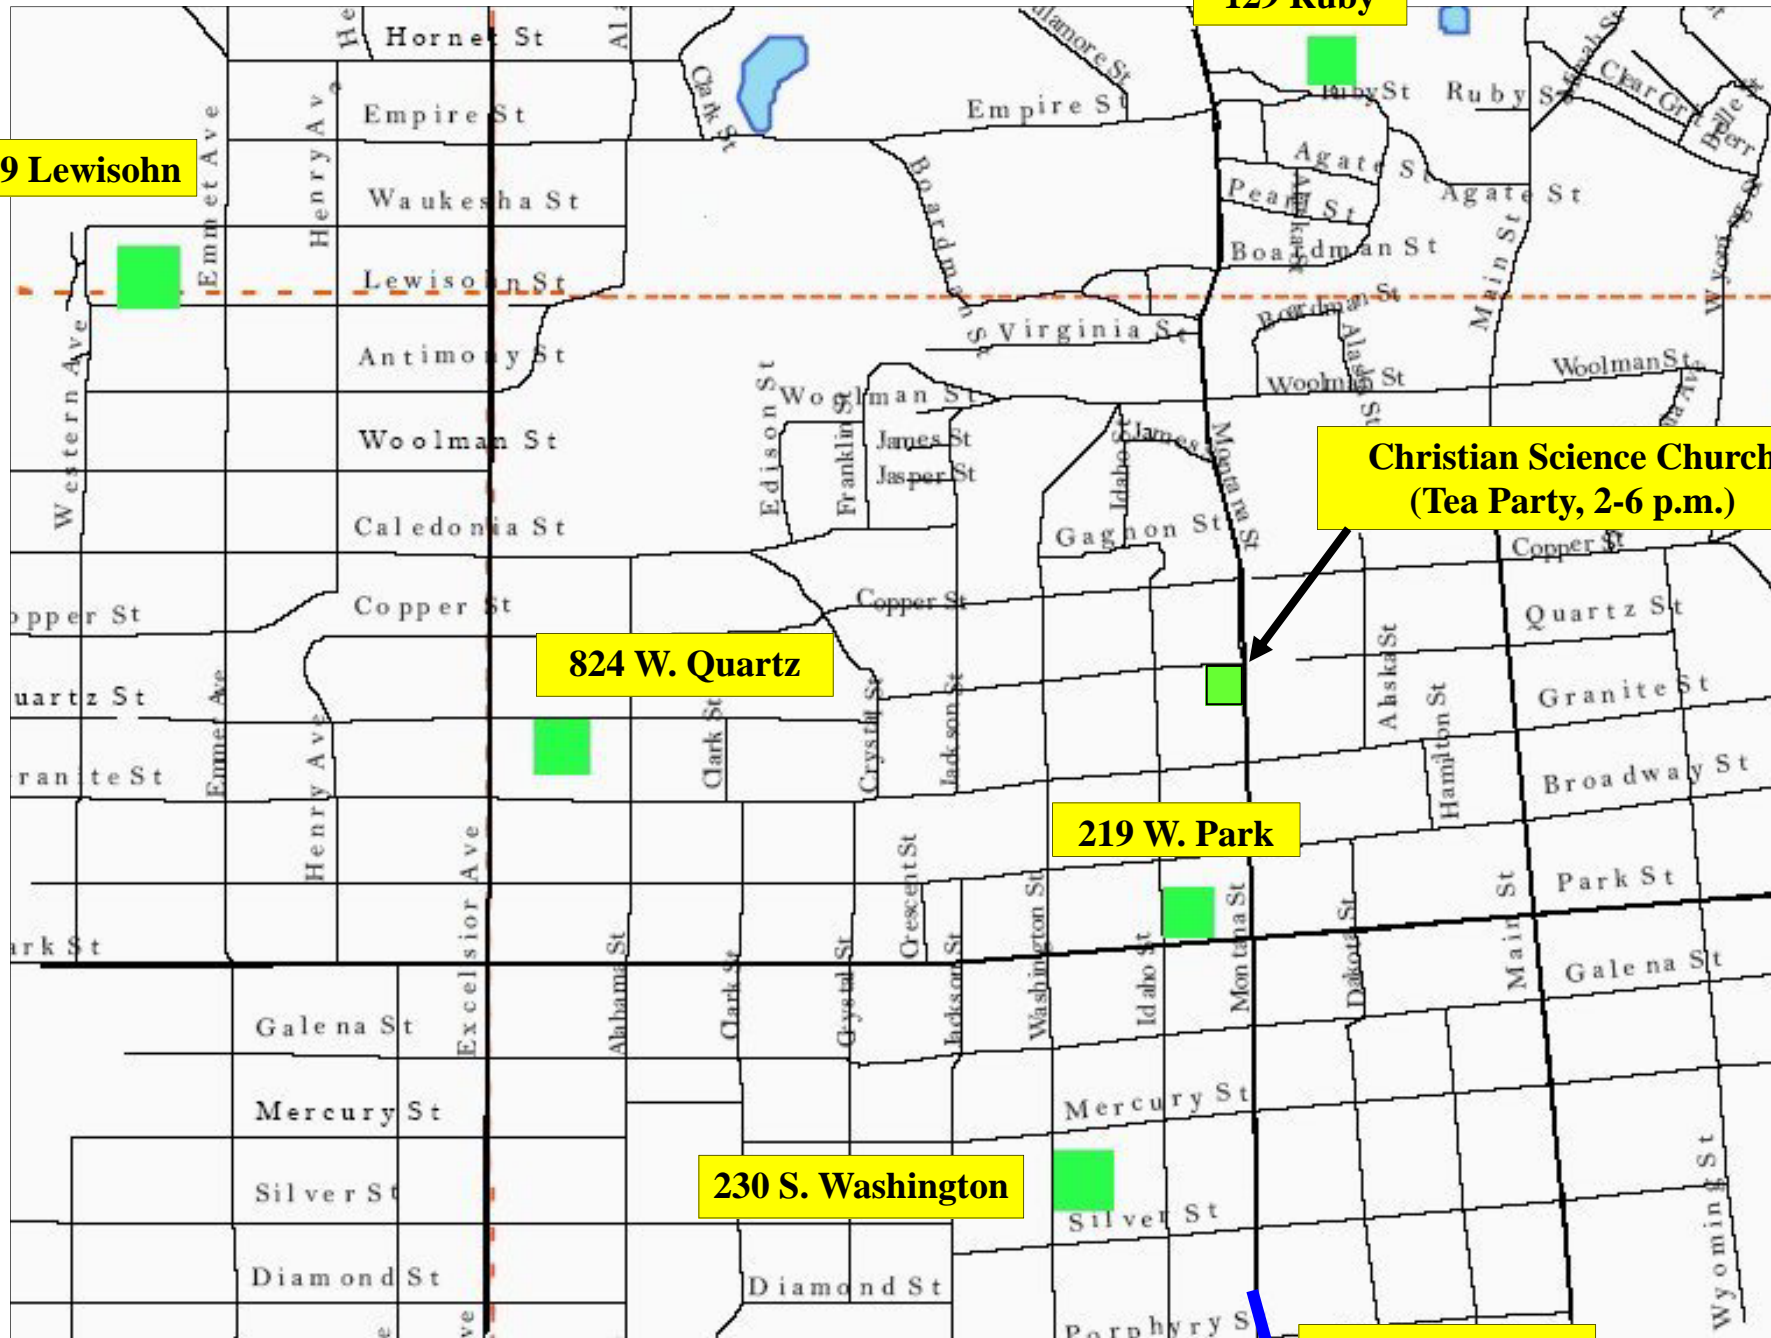

Butte CPR Dust to Dazzle Tour, Noon-5 p.m. Saturday July 1, 2006

1129 Lewisohn

129 Ruby

Christian Science Church
(Tea Party, 2-6 p.m.)

824 W. Quartz

219 W. Park

230 S. Washington

See page 2 for
1915 Lowell

Southbound on Harrison, turn right on George or Cobban to Lowell. 1915 is on the west side of Lowell.