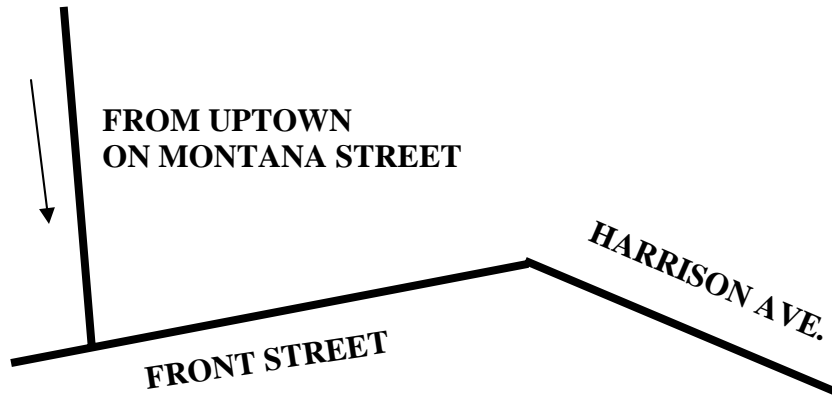

Butte CPR Dust to Dazzle Tour, Noon-5 p.m. Saturday July 1, 2006

1129 Lewisohn

129 Ruby

Christian Science Church
(Tea Party, 2-6 p.m.)

824 W. Quartz

219 W. Park

230 S. Washington

See page 2 for
1915 Lowell

Southbound on Harrison, turn right on George or Cobban to Lowell. 1915 is on the west side of Lowell.