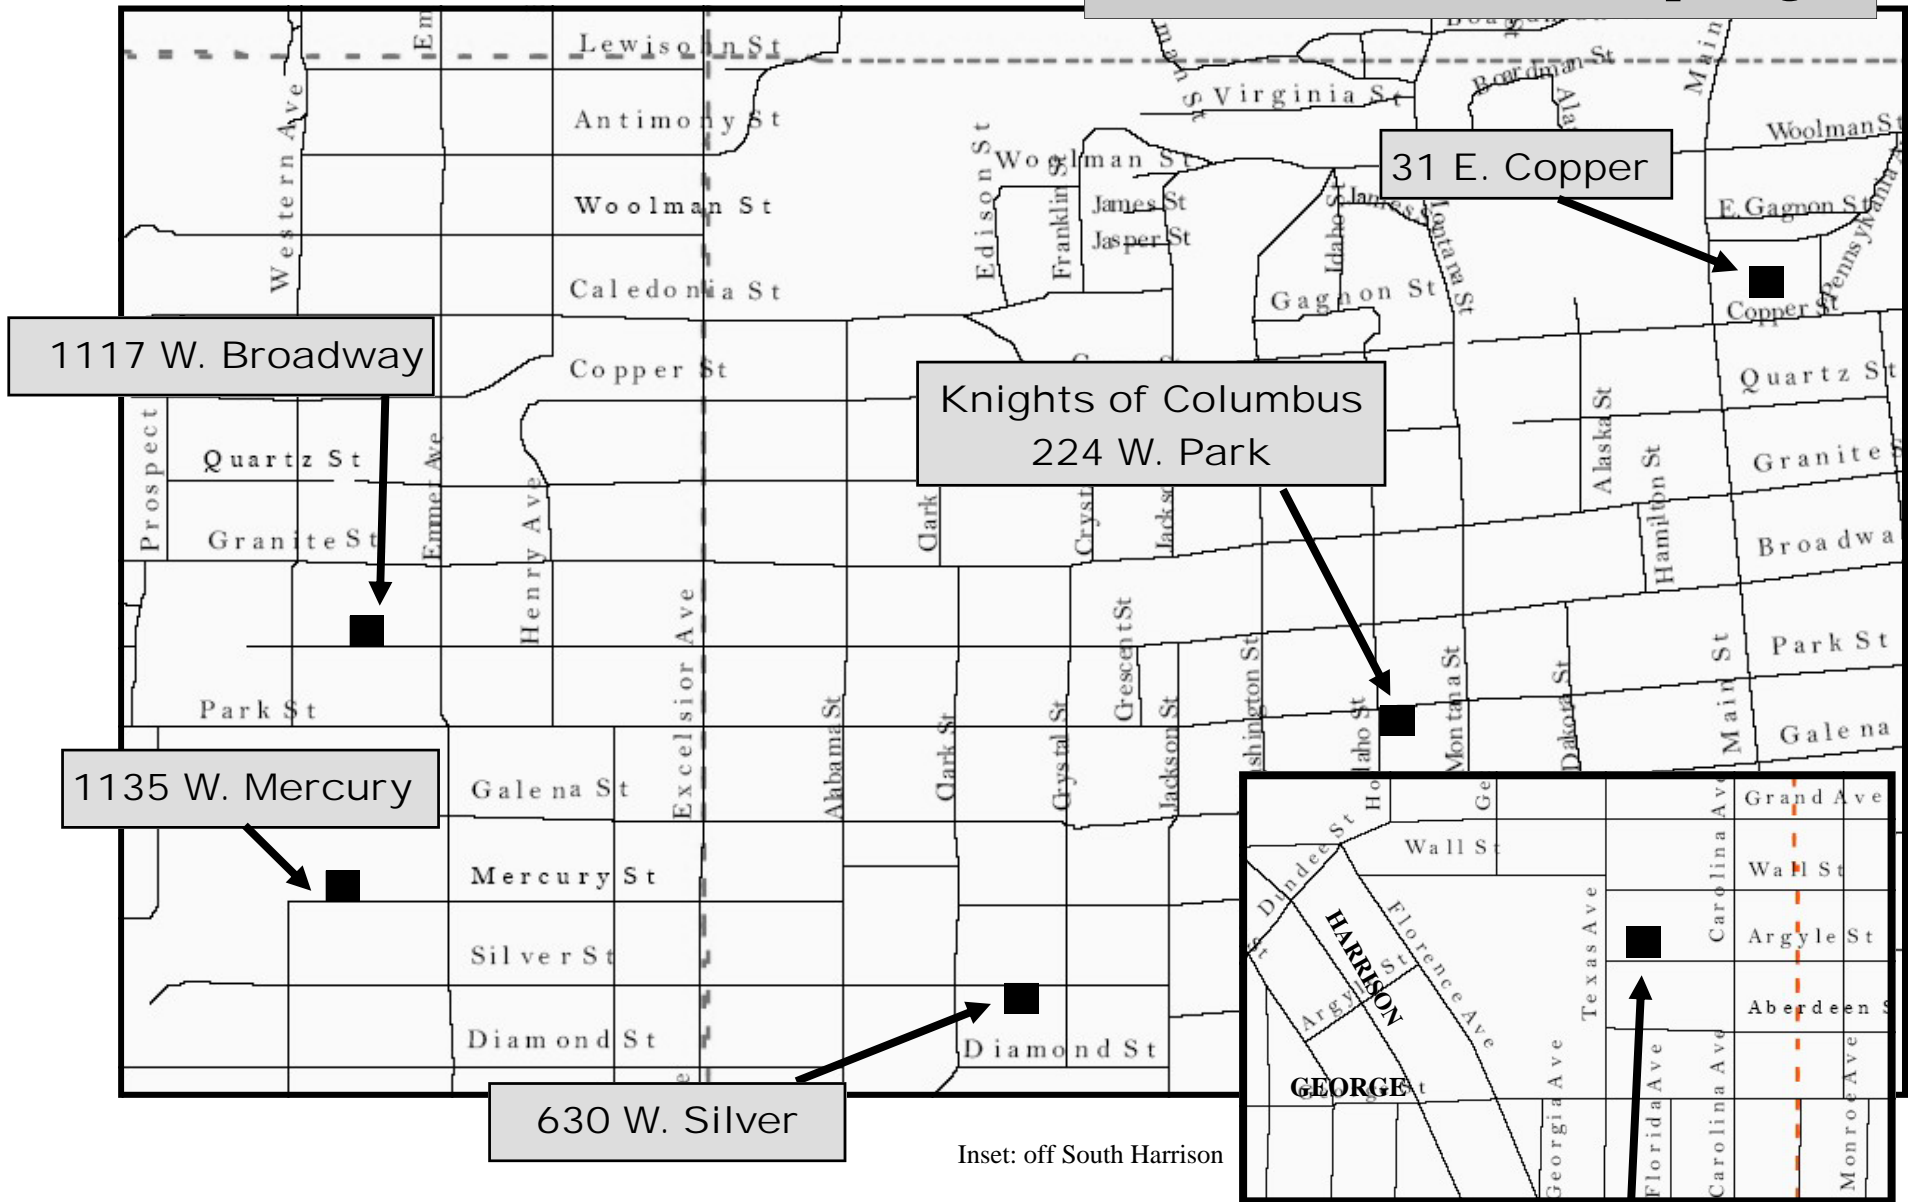

Visit us at [www.buttecpr.org](http://www.buttecpr.org)

**Butte CPR Dust to Dazzle tour 2009: Saturday June 20, 2009, Noon to 5:00 p.m.**  
You can visit the properties in any order.

1923 Argyle